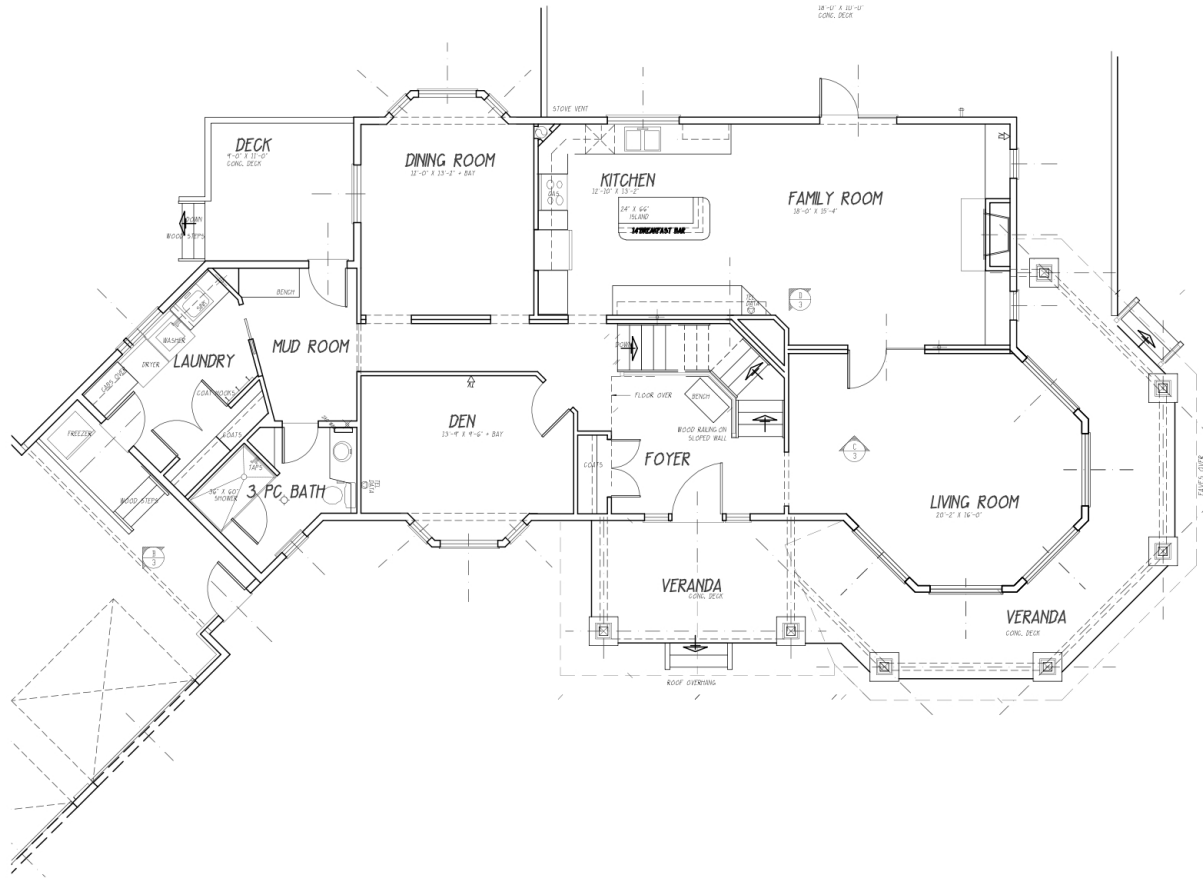

Special Acreage

**3,000SqFt 2 Storey Home with touret
& 3 car garage**

(403) 369-3332

www.ericshomes.net

UPPER FLOOR PLAN
1267 SQ. FT.

(403) 369-3332

www.ericshomes.net