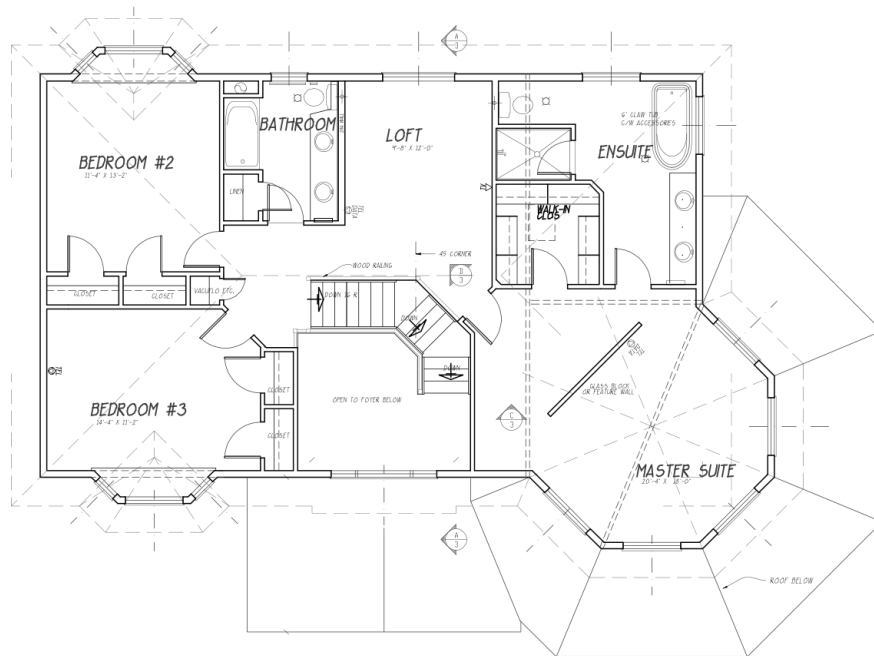

Special Acreage

**3,000SqFt 2 Storey Home with touret
& 3 car garage**

(403) 369-3332

www.ericshomes.net

UPPER FLOOR PLAN
1267 SQ. FT.

(403) 369-3332

www.ericshomes.net